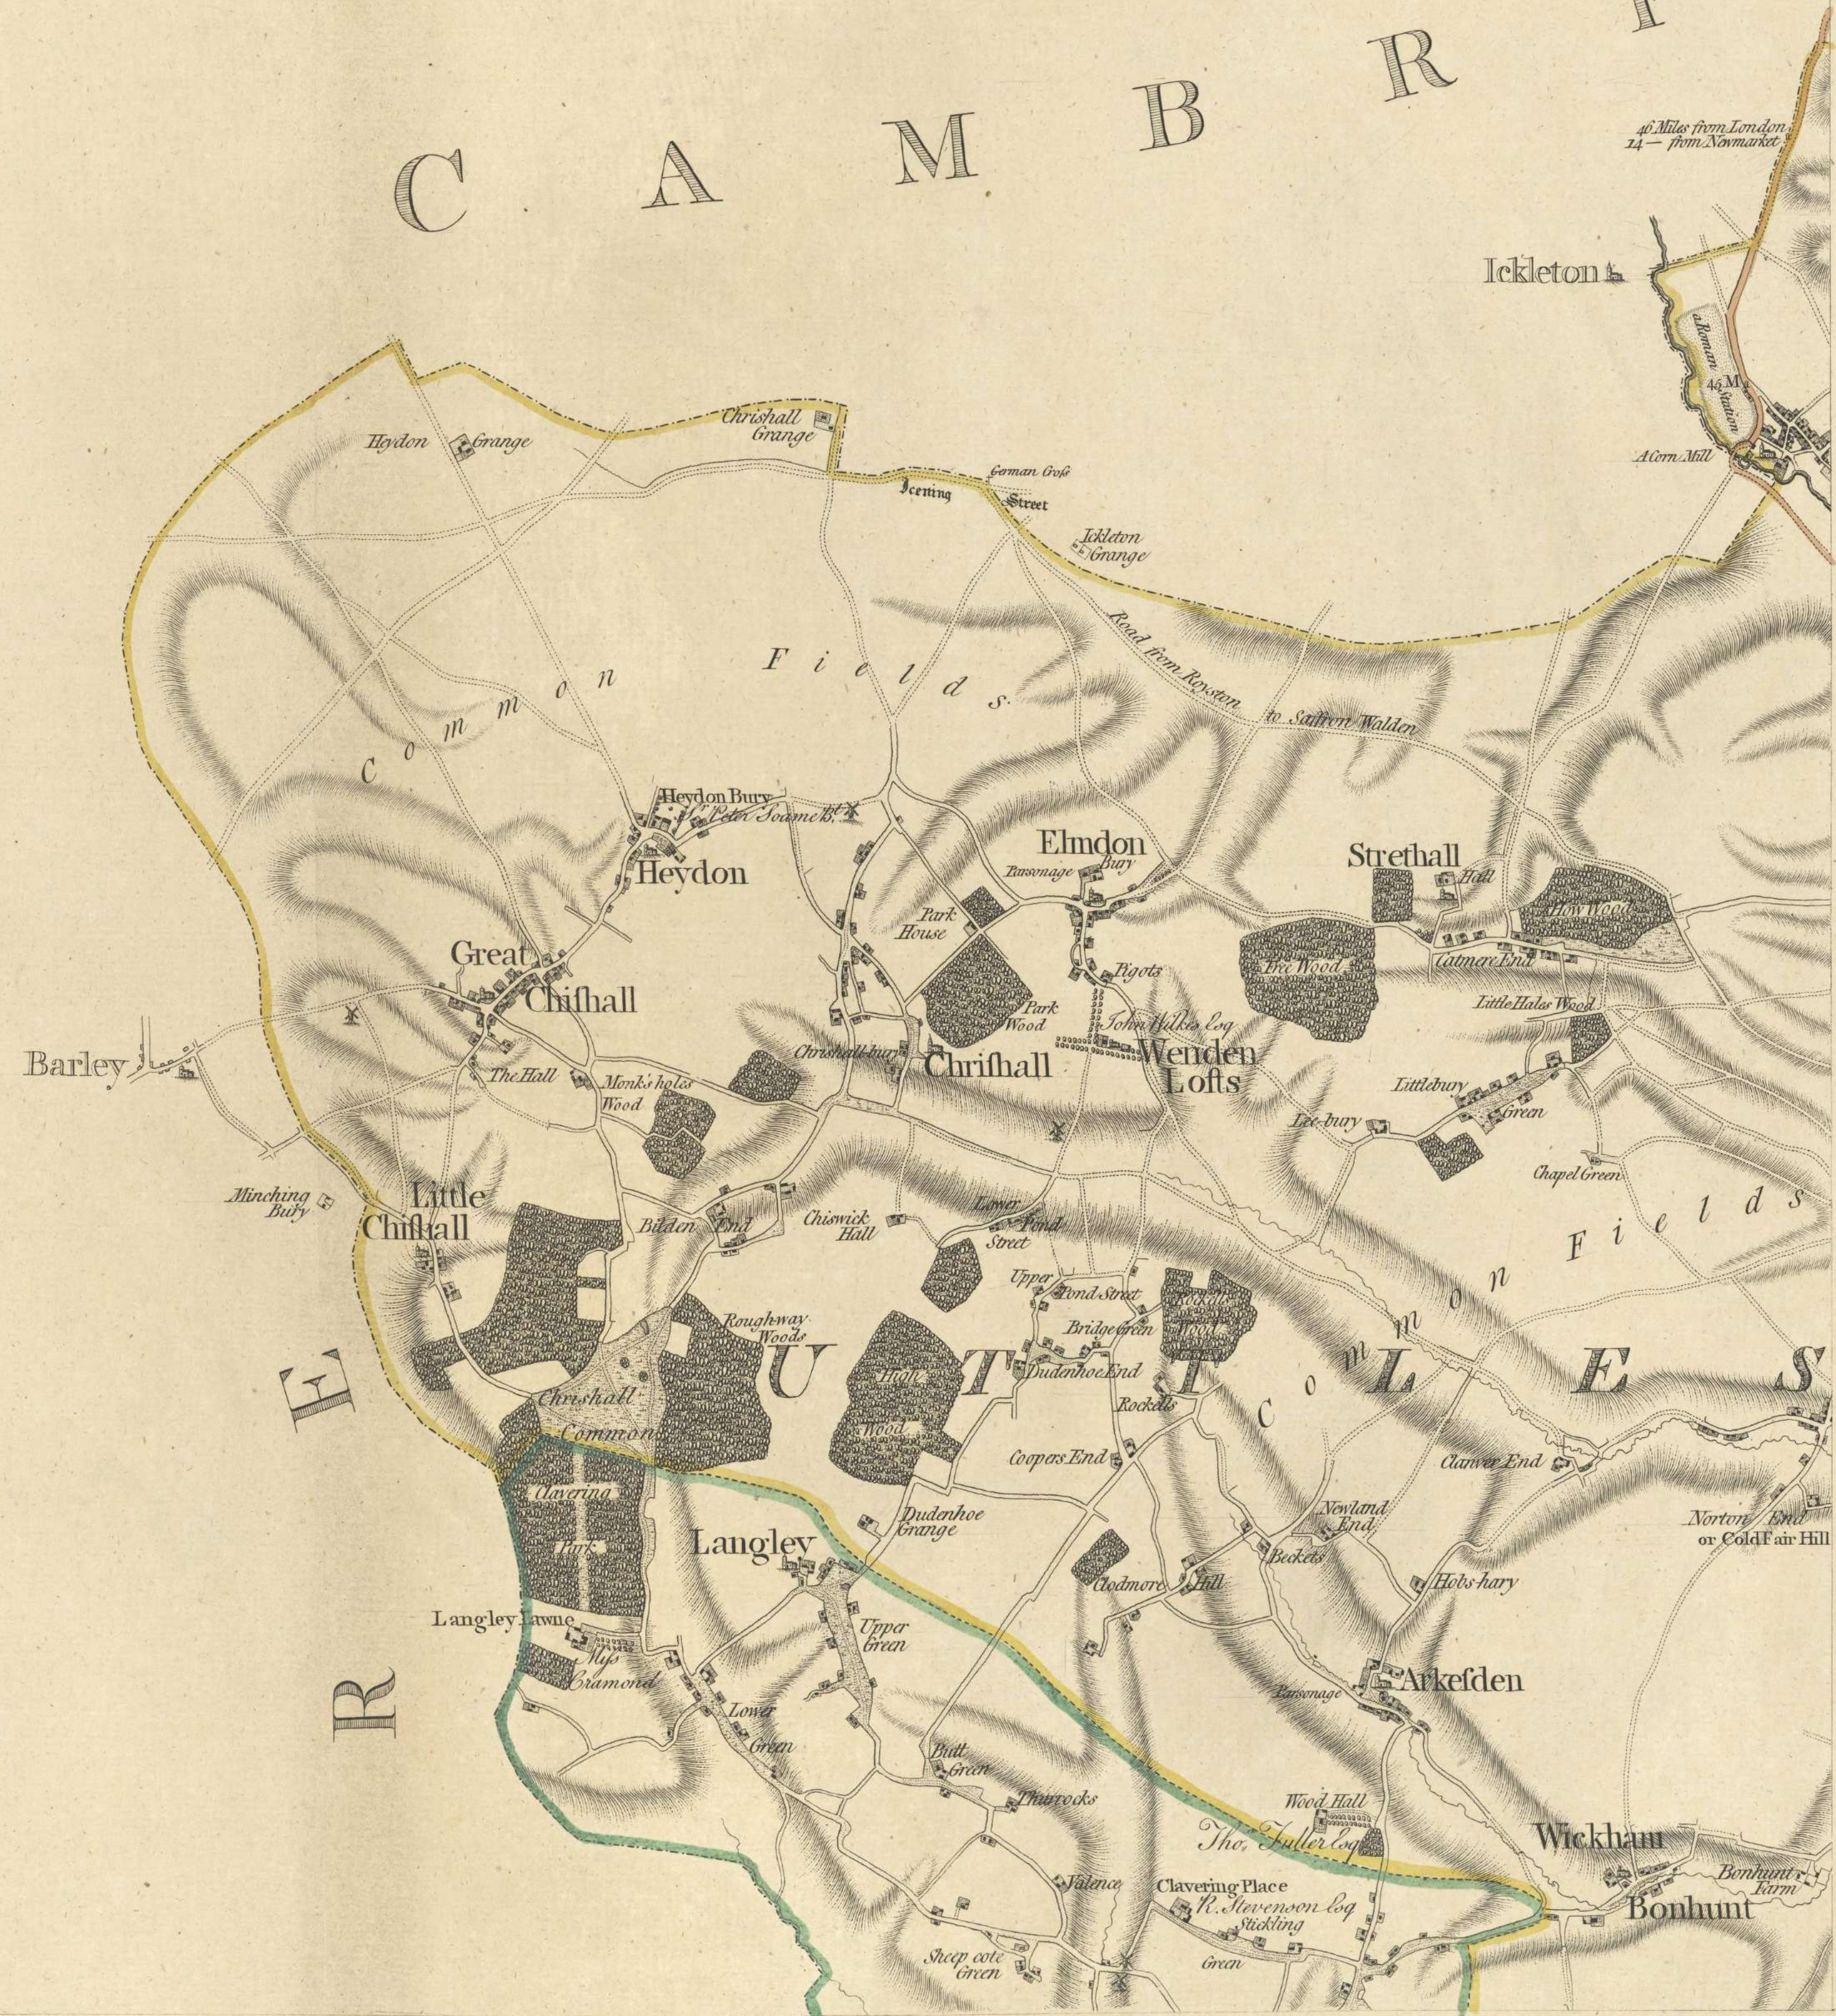

C A M B R I

Meridian of Greenwich Observatory

52°

40 Miles from London
24 - from Newmarket

Published as the Act directs Oct. 1777 by John Chapman and Peter Andre.

Published as the Act directs Oct. 1st 1777 by John Chapman and Peter Andre.