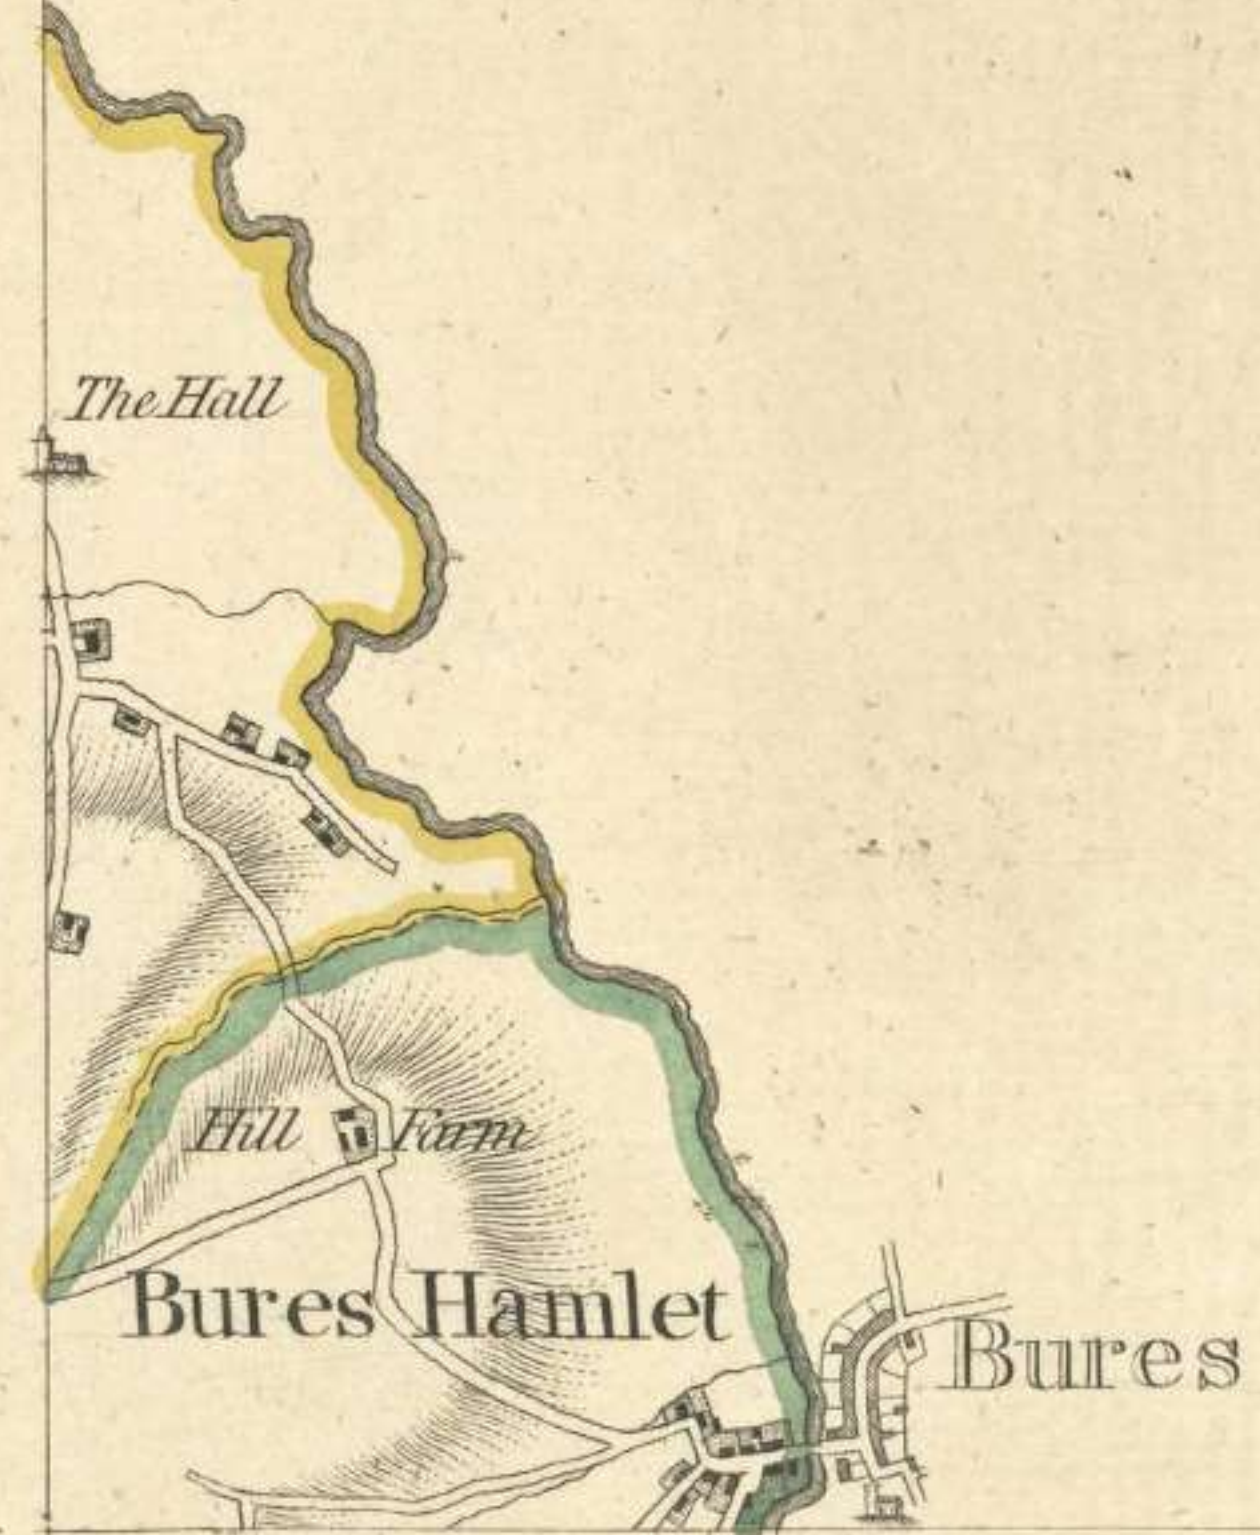

C A M B R I

Meridian of Greenwich Observatory

52°

40 Miles from London
24 - from Newmarket

Published as the Act directs Oct. 1777 by John Chapman and Peter Andre.

Published as the Act directs Oct. 1st 1777 by John Chapman and Peter Andre.