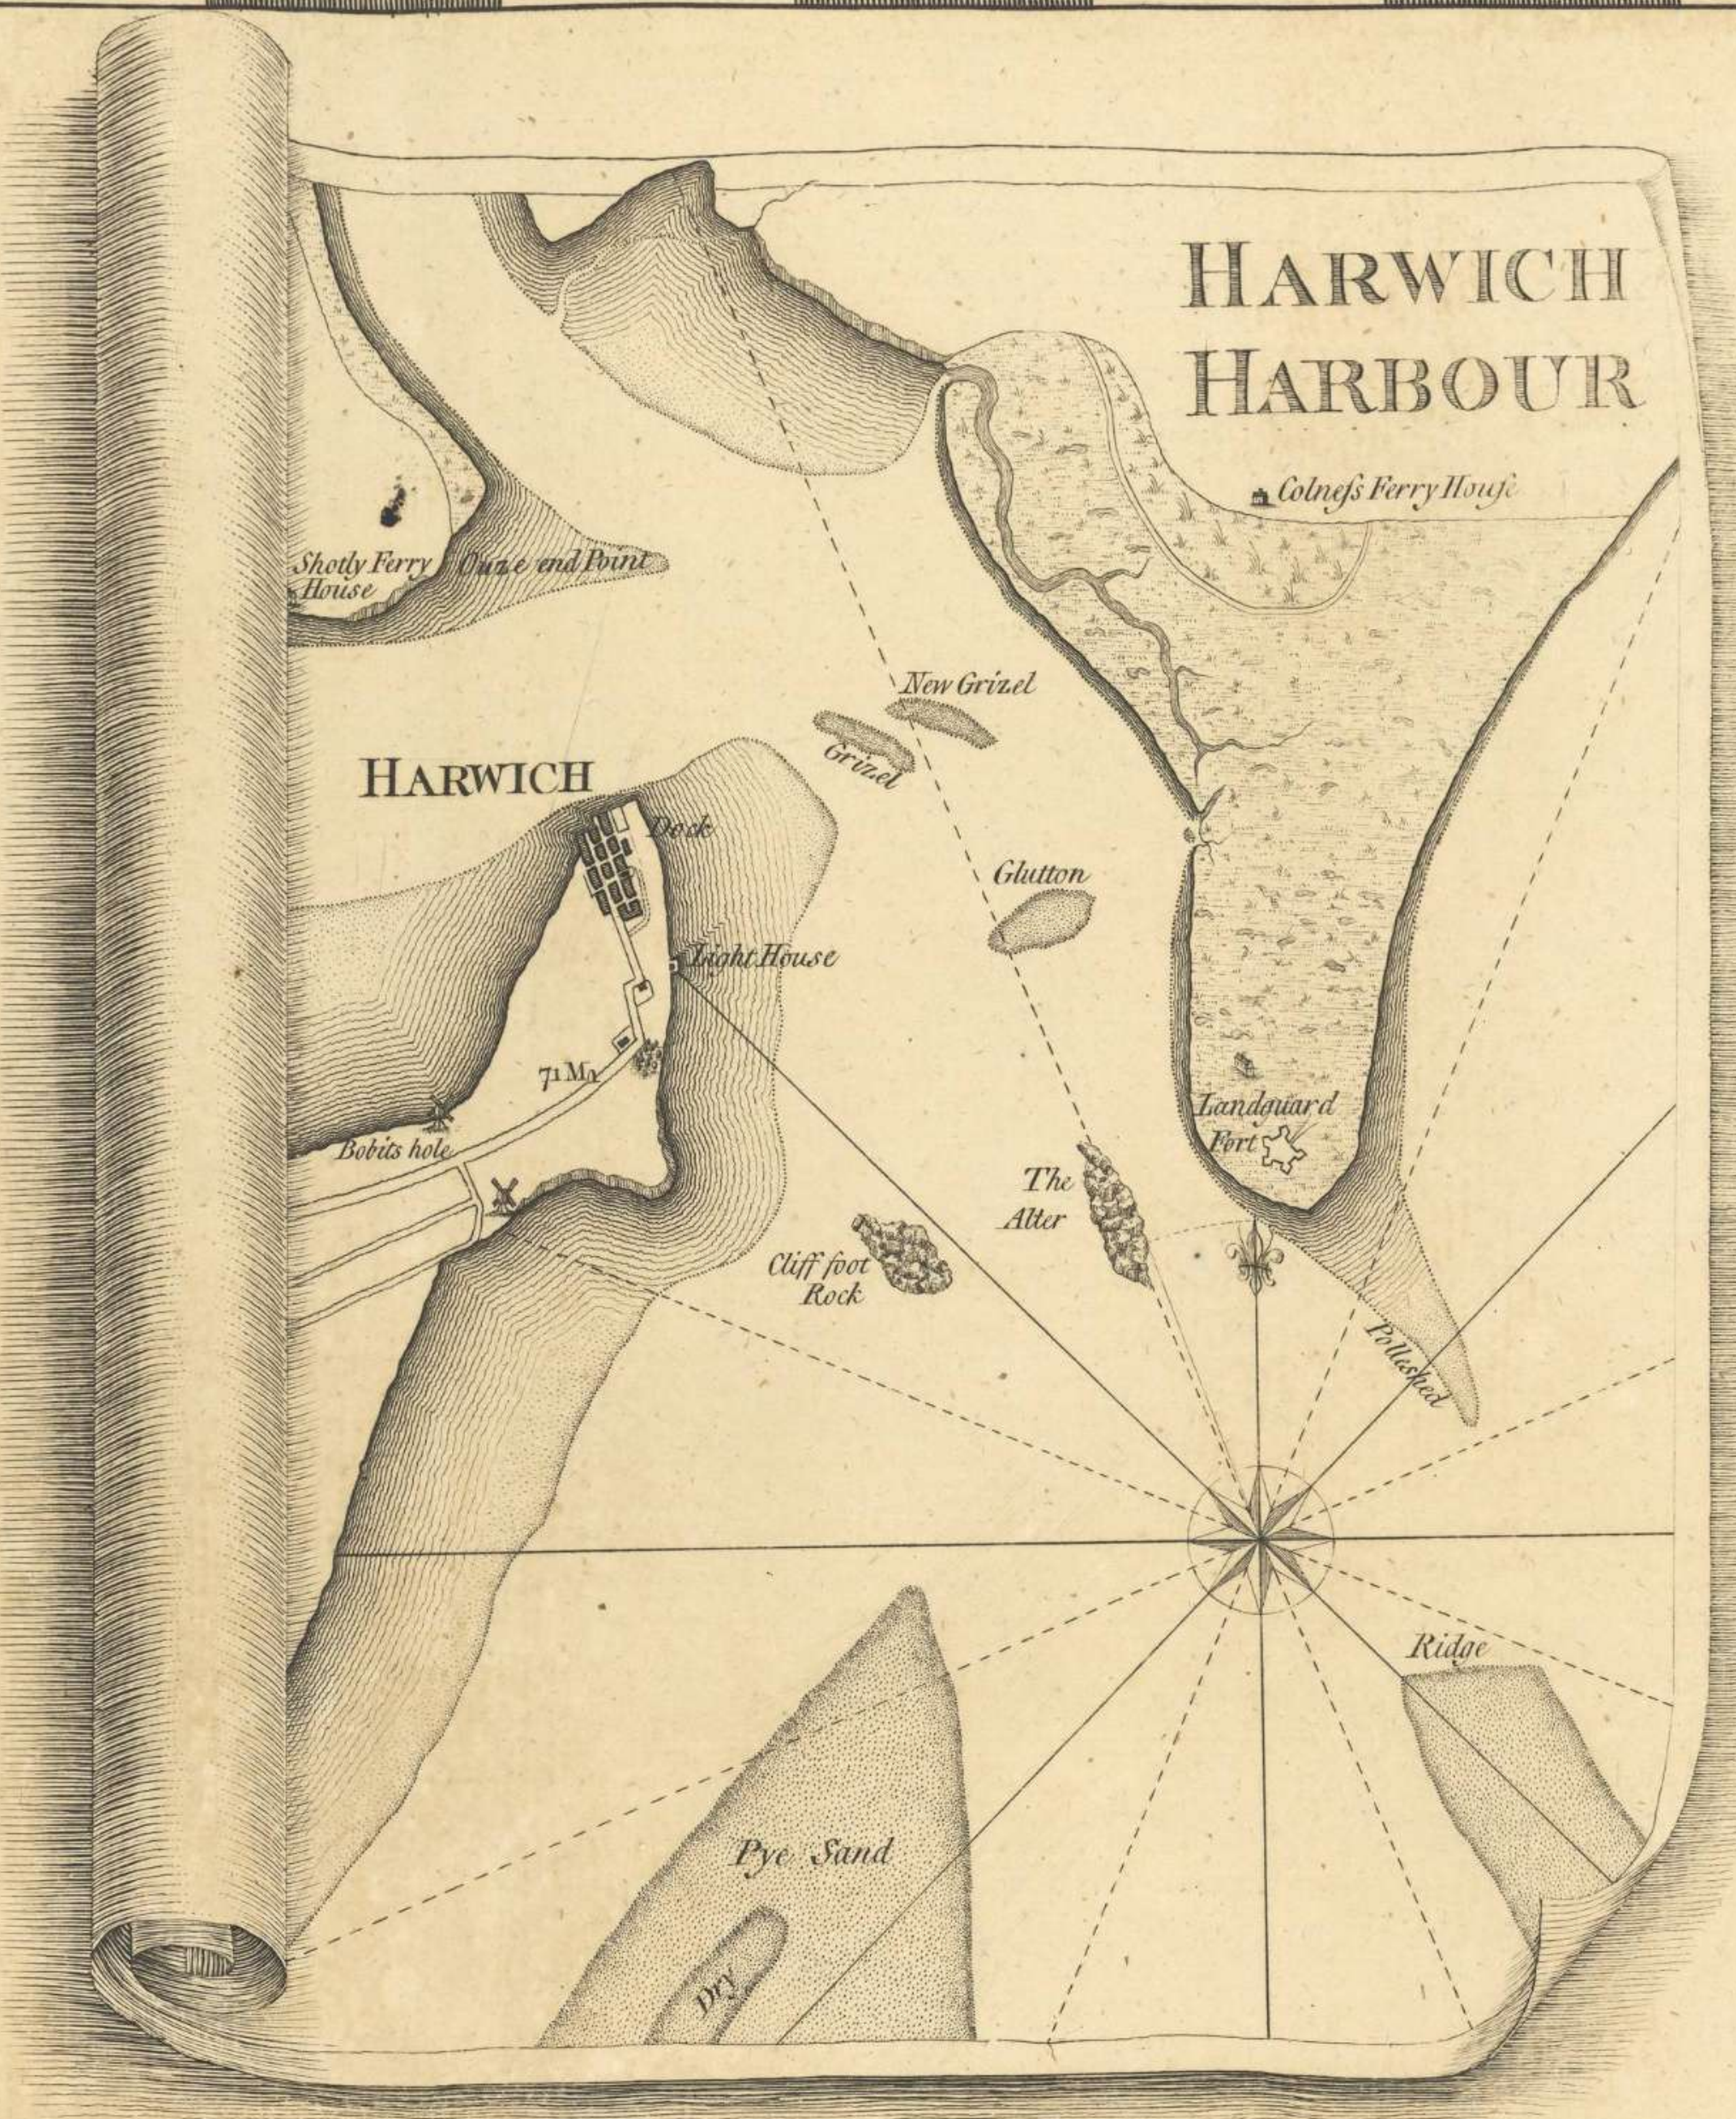

C A M B R I

Meridian of Greenwich Observatory

52°

40 Miles from London
24 - from Newmarket

Published as the Act directs Oct. 1777 by John Chapman and Peter Andre.

Published as the Act directs Oct. 1st 1777 by John Chapman and Peter Andre.