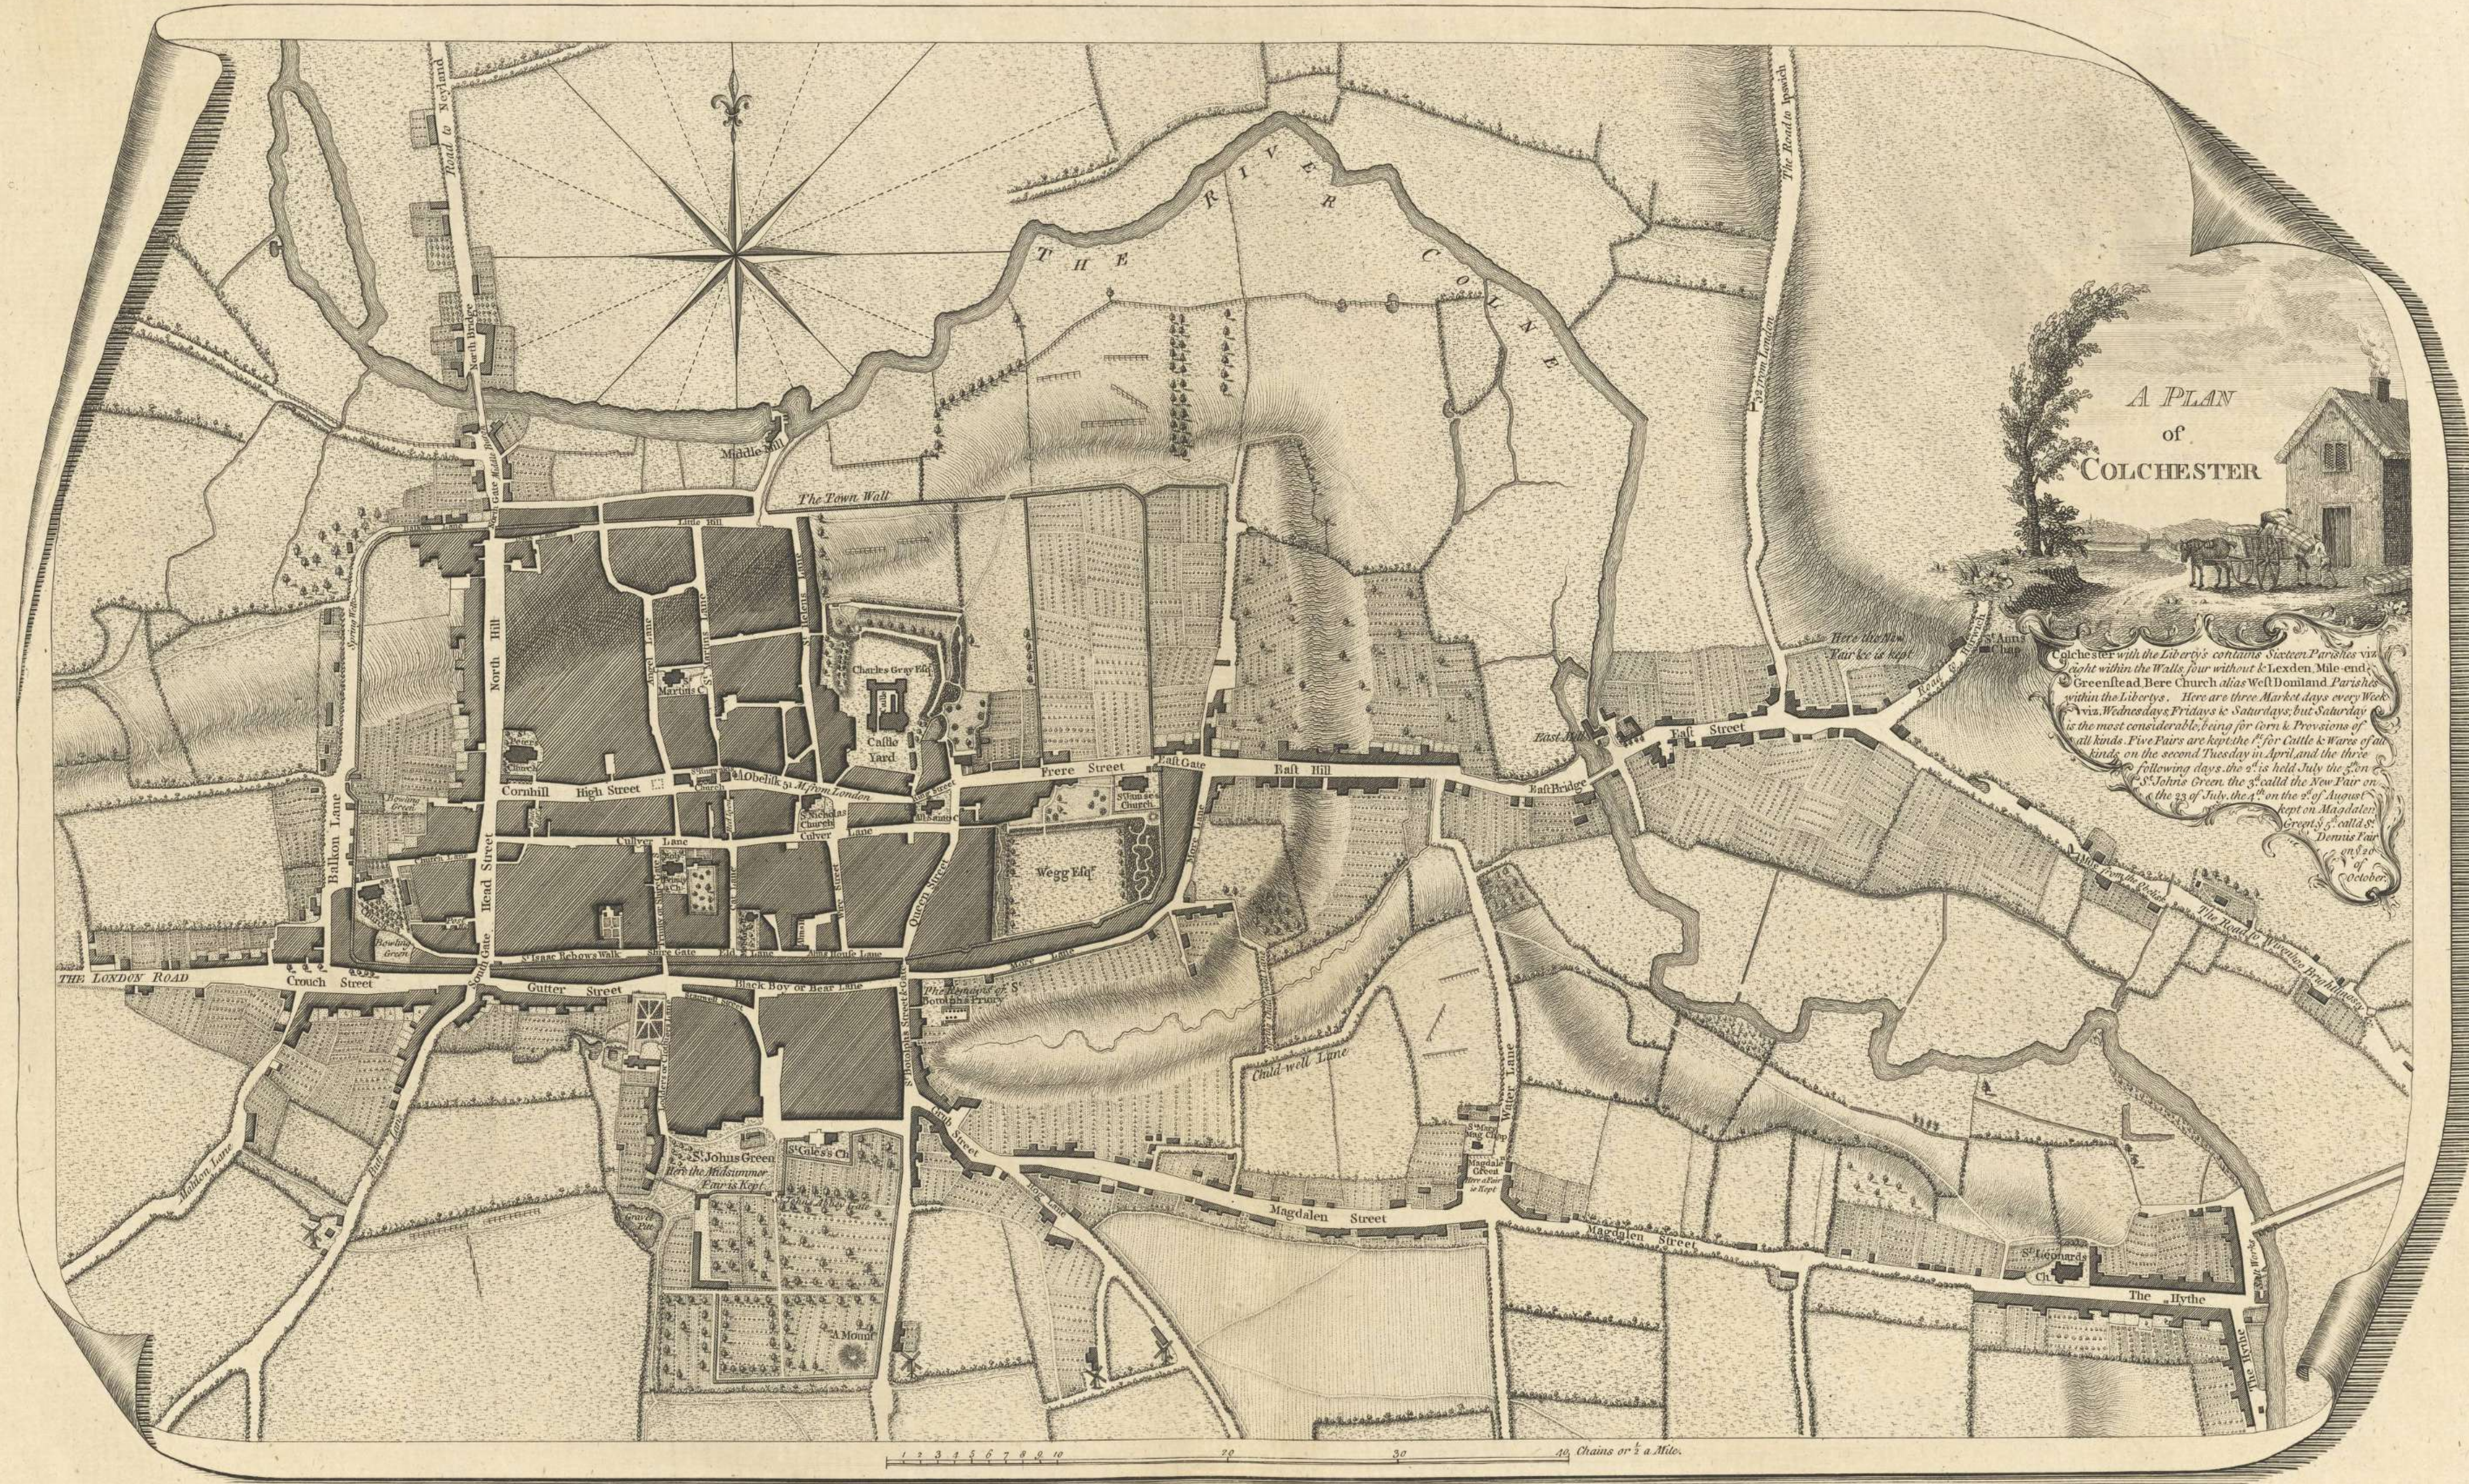

C A M B R I

Meridian of Greenwich Observatory

52°

40 Miles from London
24 - from Newmarket

Published as the Act directs Oct. 1777 by John Chapman and Peter Andre.

Published as the Act directs Oct. 1st 1777 by John Chapman and Peter Andre.